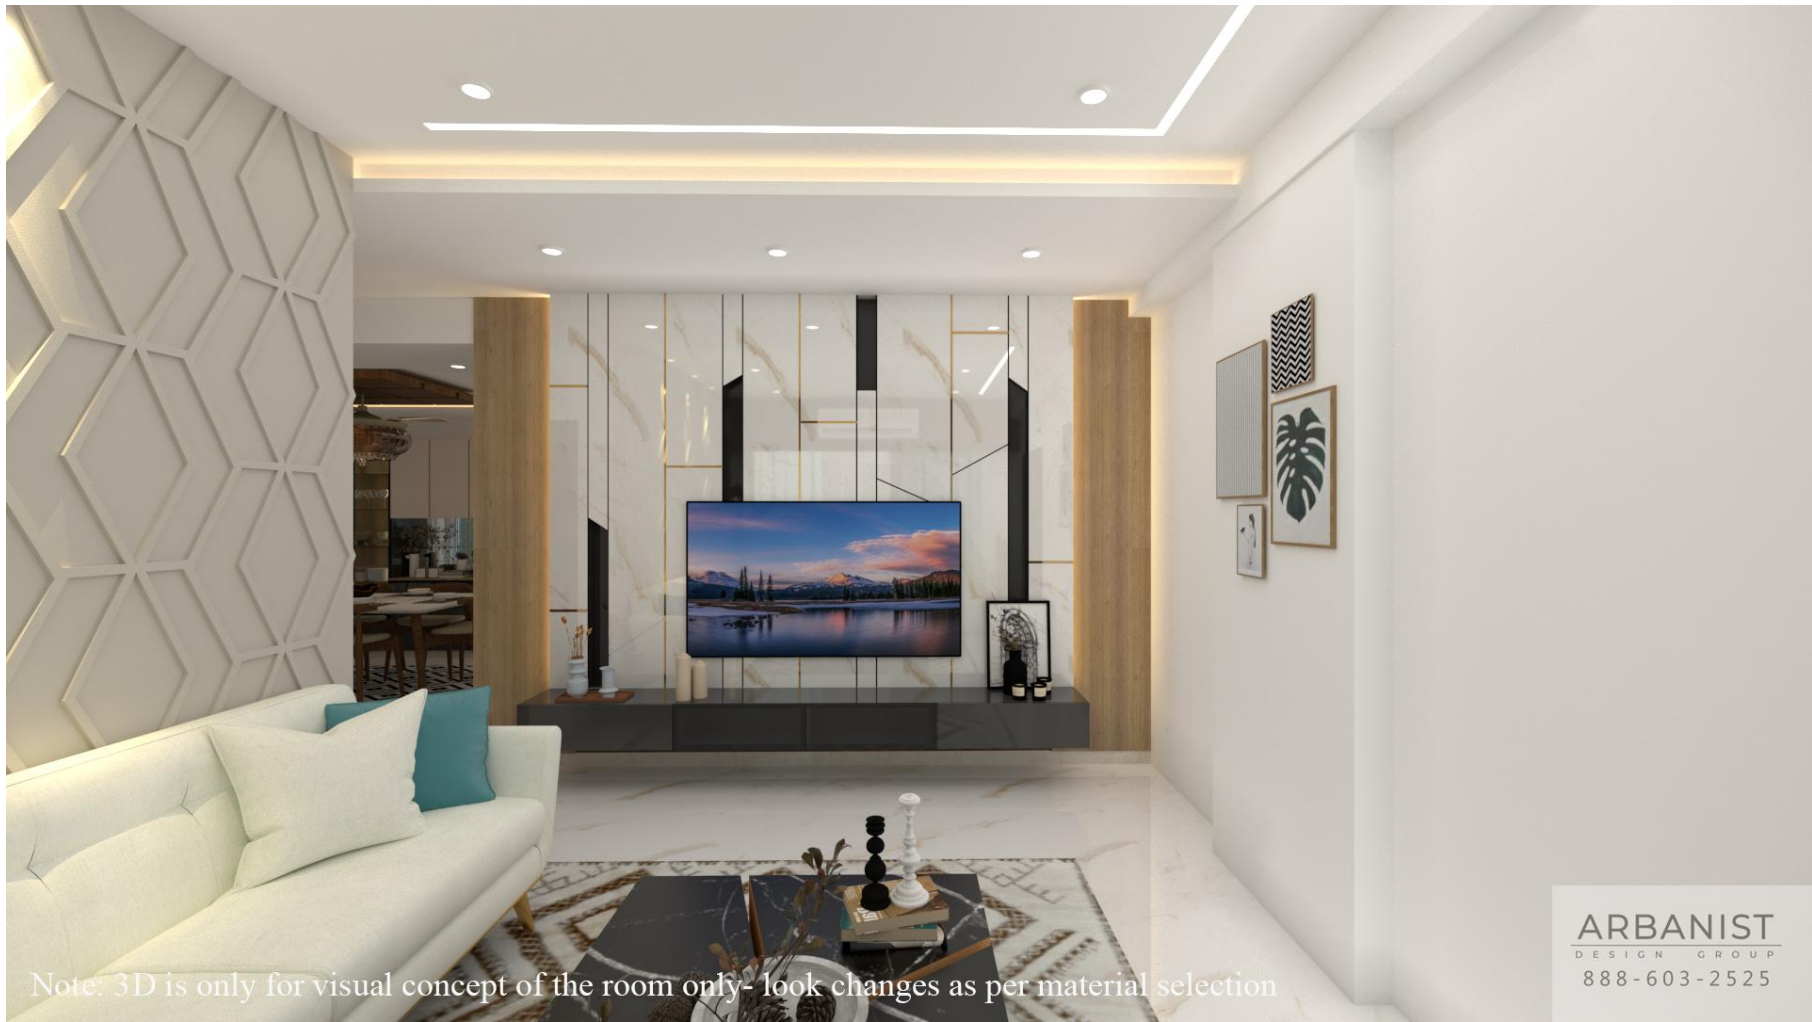

Note: 3D is only for visual concept of the room only- look changes as per material selection